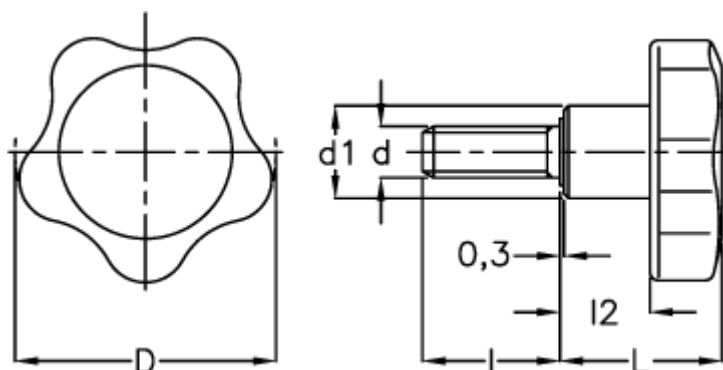

Data Sheet

Article number: 2302166154

Description: E+G Lobe knobs
VC.692/25 p-M6x25

Measures

D	= 25
d1	= 12
d 6g	= M6
l	= 25
L	= 20
l2	= 10